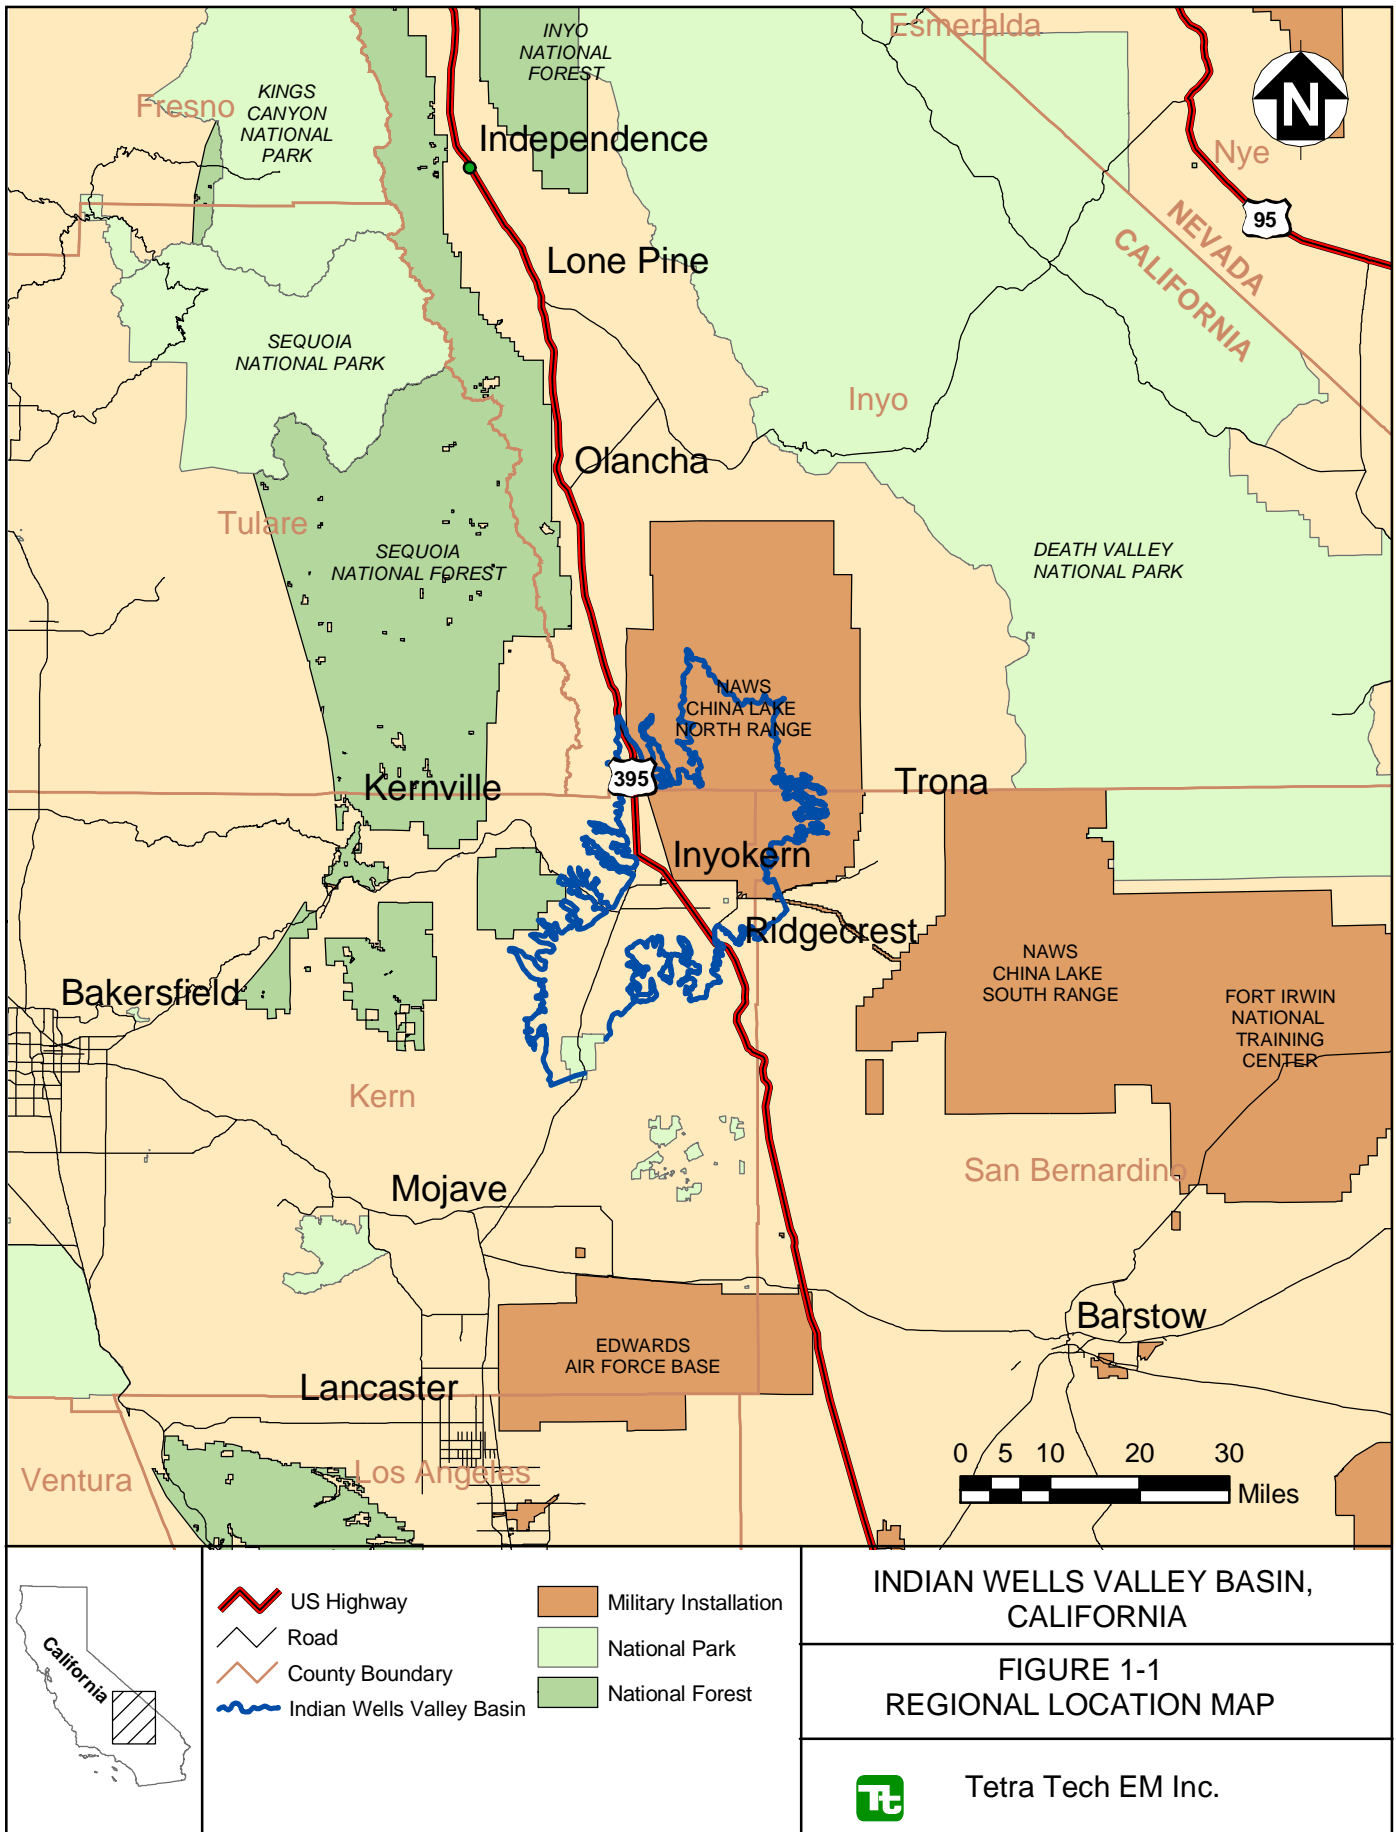

File: Y:/AB303/Report/Figures/figure 1-1 Regional location map

**INDIAN WELLS VALLEY BASIN,
CALIFORNIA**

**FIGURE 1-1
REGIONAL LOCATION MAP**

Tetra Tech EM Inc.