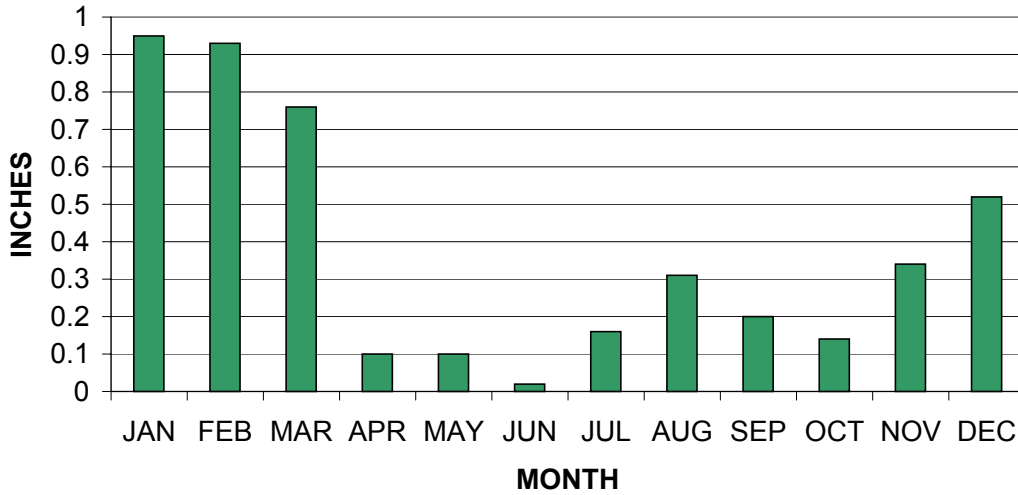

**MONTHLY AVERAGE PRECIPITATION AT NAWS  
CHINA LAKE AIRFIELD**

**MONTHLY AVERAGE TEMPERATURE AT NAWS  
CHINA LAKE AIRFIELD**

INDIAN WELLS VALLEY BASIN, CALIFORNIA

**FIGURE 2-1  
MONTHLY AVERAGE TEMPERATURE AND PRECIPITATION  
DATA FOR NAWS CHINA LAKE AIRFIELD**