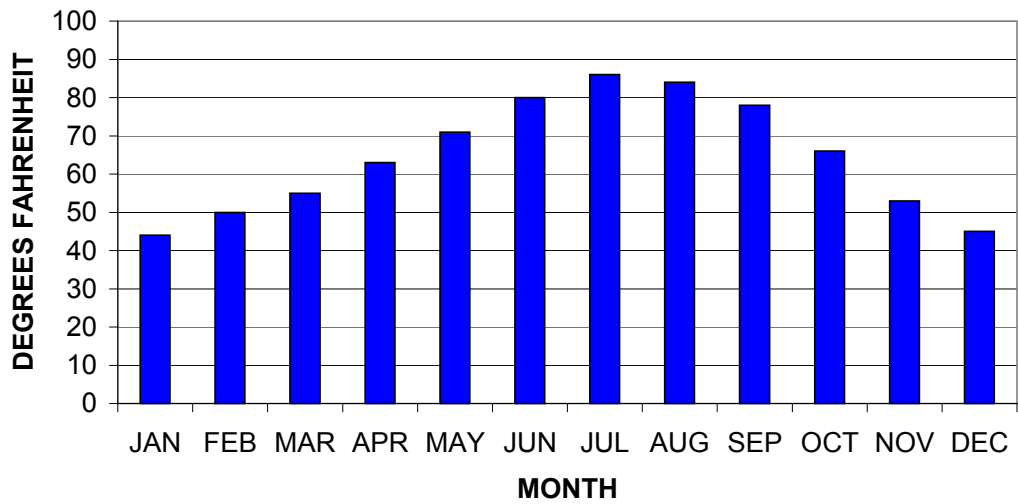

**MONTHLY AVERAGE PRECIPITATION AT NAWS  
CHINA LAKE AIRFIELD**

**MONTHLY AVERAGE TEMPERATURE AT NAWS  
CHINA LAKE AIRFIELD**

INDIAN WELLS VALLEY BASIN, CALIFORNIA

**FIGURE 2-1  
MONTHLY AVERAGE TEMPERATURE AND PRECIPITATION  
DATA FOR NAWS CHINA LAKE AIRFIELD**