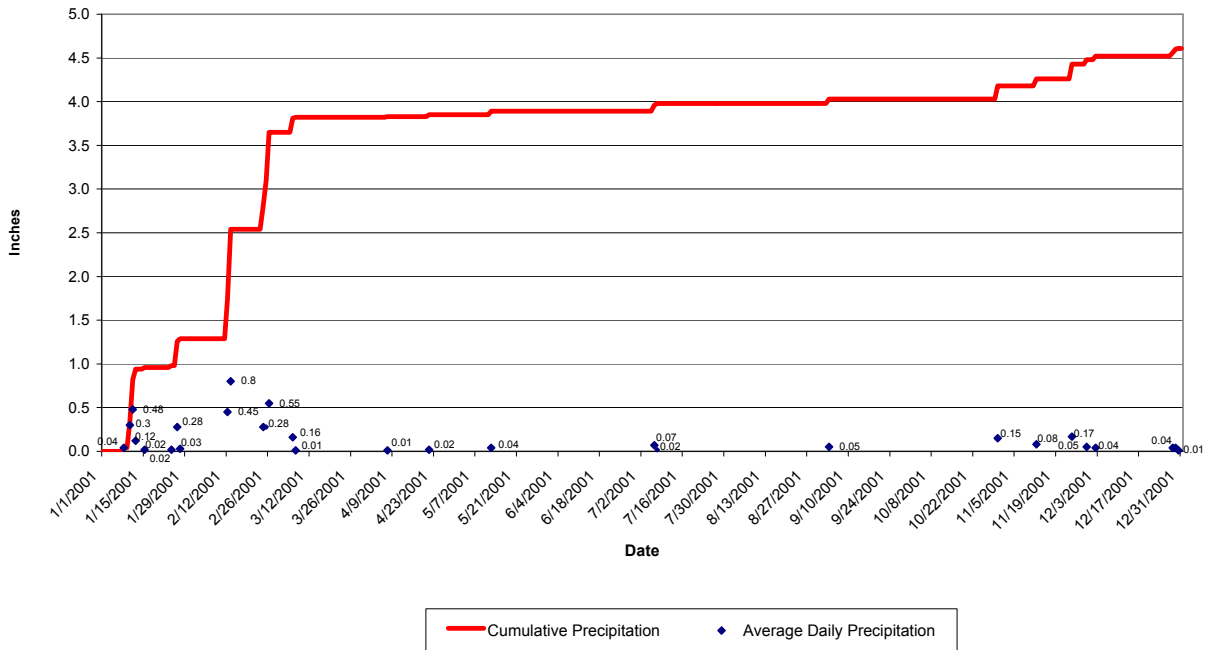

DAILY TEMPERATURE

PRECIPITATION

INDIAN WELLS VALLEY BASIN, CALIFORNIA

**FIGURE 2-2
DAILY TEMPERATURE AND PRECIPITATION
AT NAWS CHINA LAKE AIRFIELD, 2001**

Tetra Tech EM Inc.