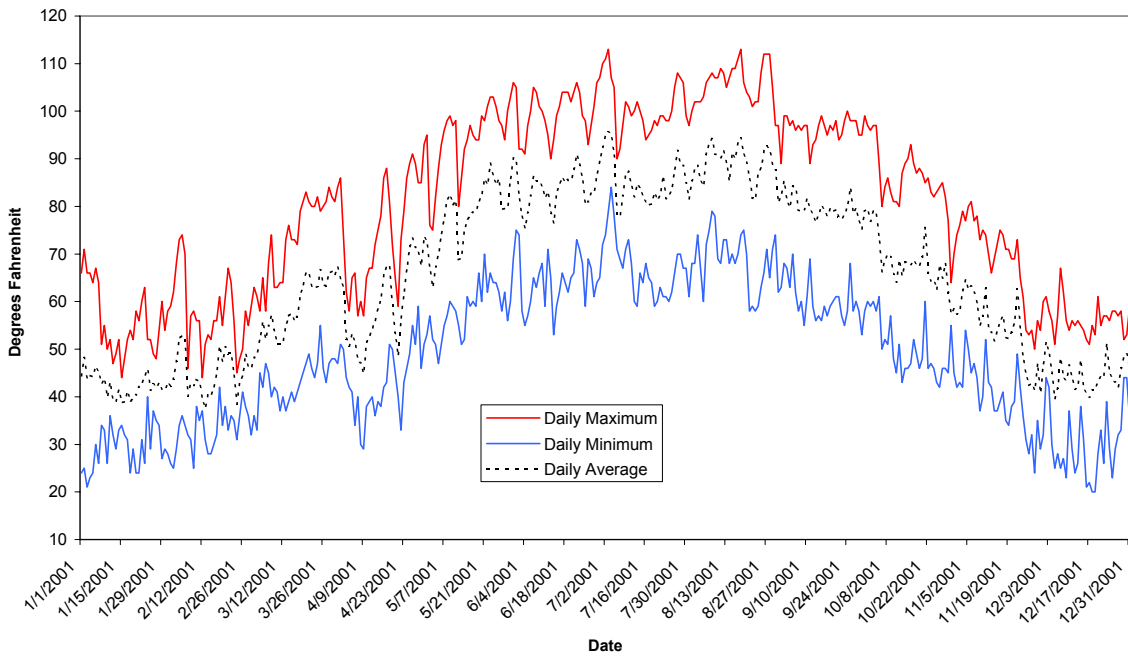

DAILY TEMPERATURE

PRECIPITATION

INDIAN WELLS VALLEY BASIN, CALIFORNIA

**FIGURE 2-2
DAILY TEMPERATURE AND PRECIPITATION
AT NAWS CHINA LAKE AIRFIELD, 2001**

Tetra Tech EM Inc.