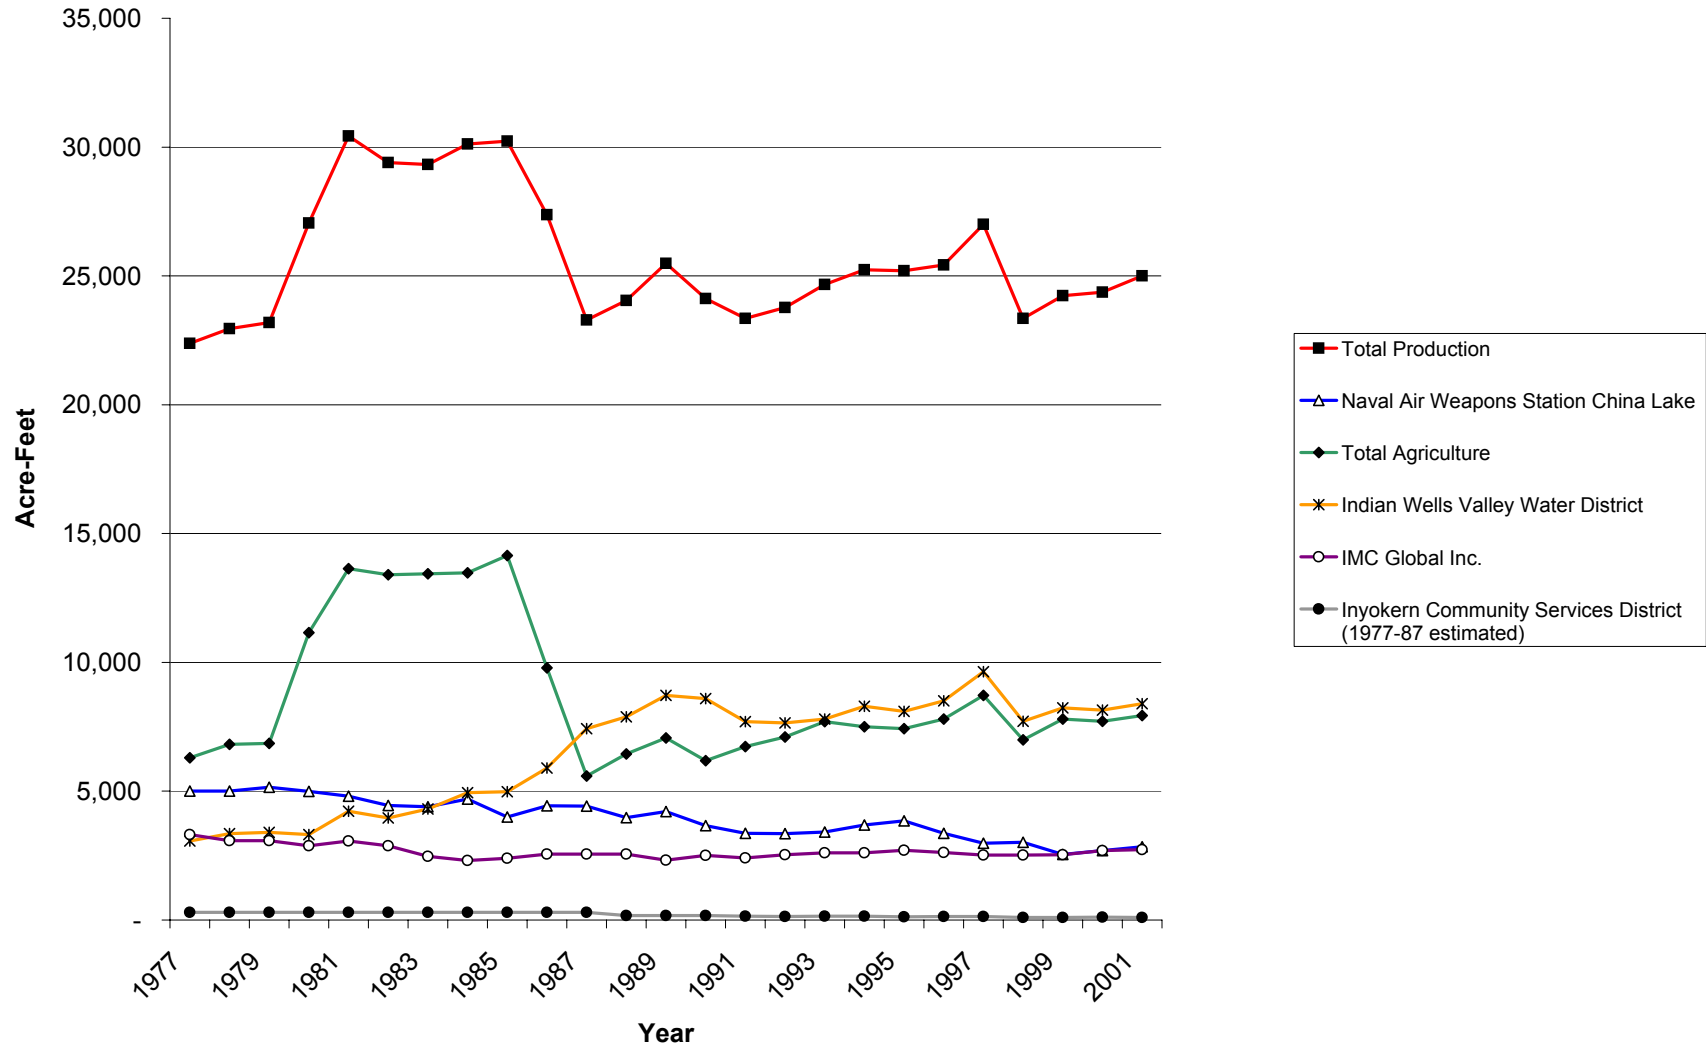

Production Summary 1977 - 2001

INDIAN WELLS VALLEY BASIN, CALIFORNIA
 FIGURE 3-21
 INDIAN WELLS VALLEY
 GROUNDWATER PRODUCTION HISTORY,
 1977-2001
 Tetra Tech EM Inc.