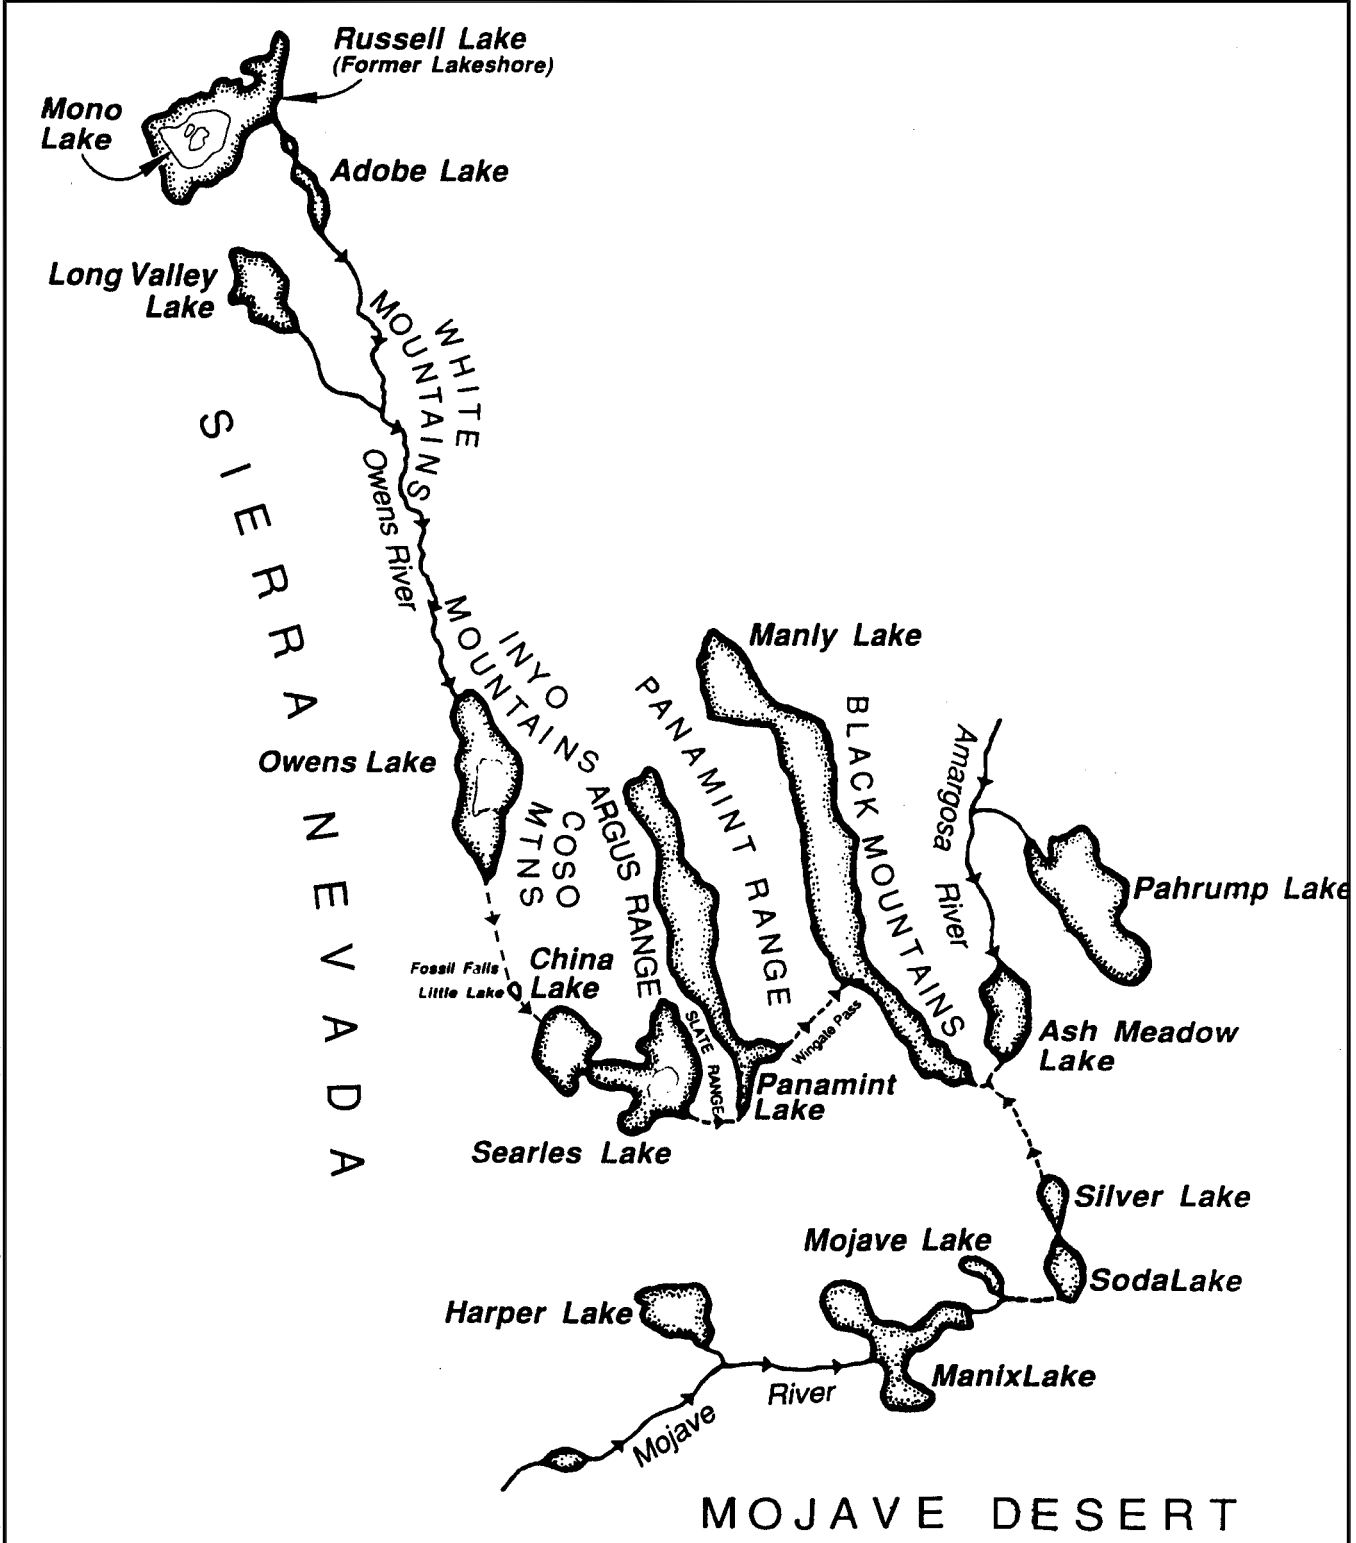

S:\DATASHAR\AB-303\Report\Figures\CAD_FIGURES\FIGURE 3-4_OWENS_PLEISTOCENE.dwg VMM TEMI AL 04/22/03

INDIAN WELLS VALLEY BASIN, CALIFORNIA

FIGURE 3-4
THE OWENS RIVER SYSTEM DURING
THE LATE PLEISTOCENE

 Tetra Tech EM Inc.

NOT TO SCALE
SOURCE: Benson and others (1990)