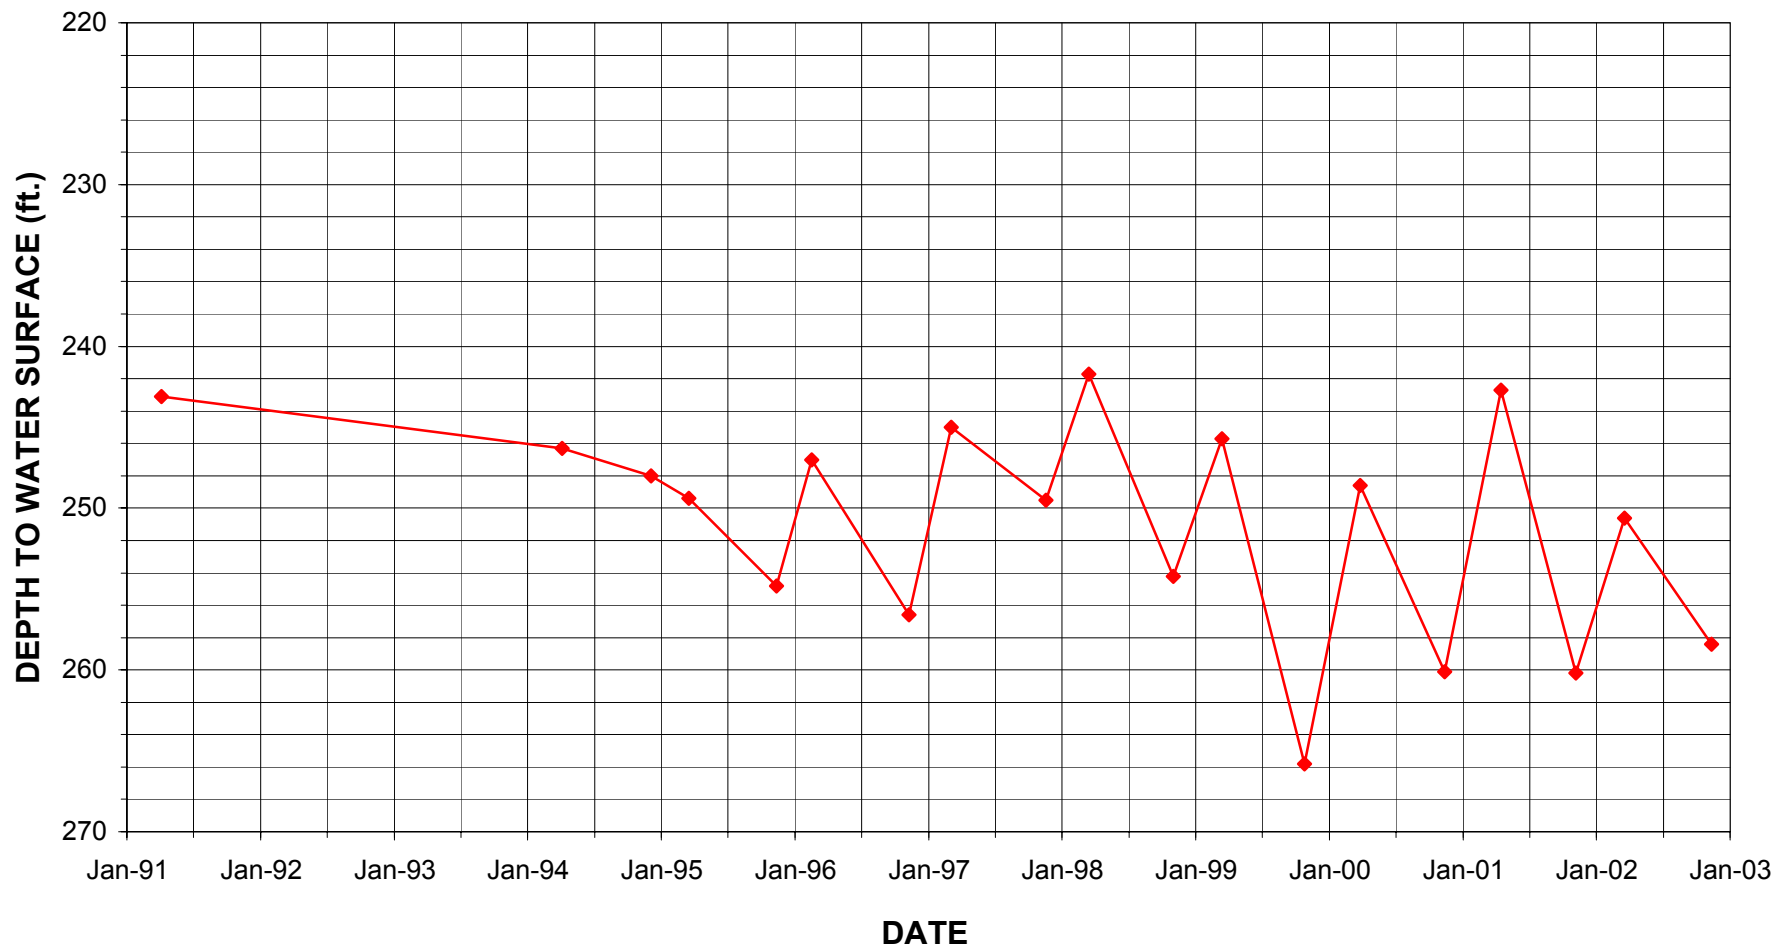

USBR 4 26S/39E-26A

PERFORATION INTERVAL