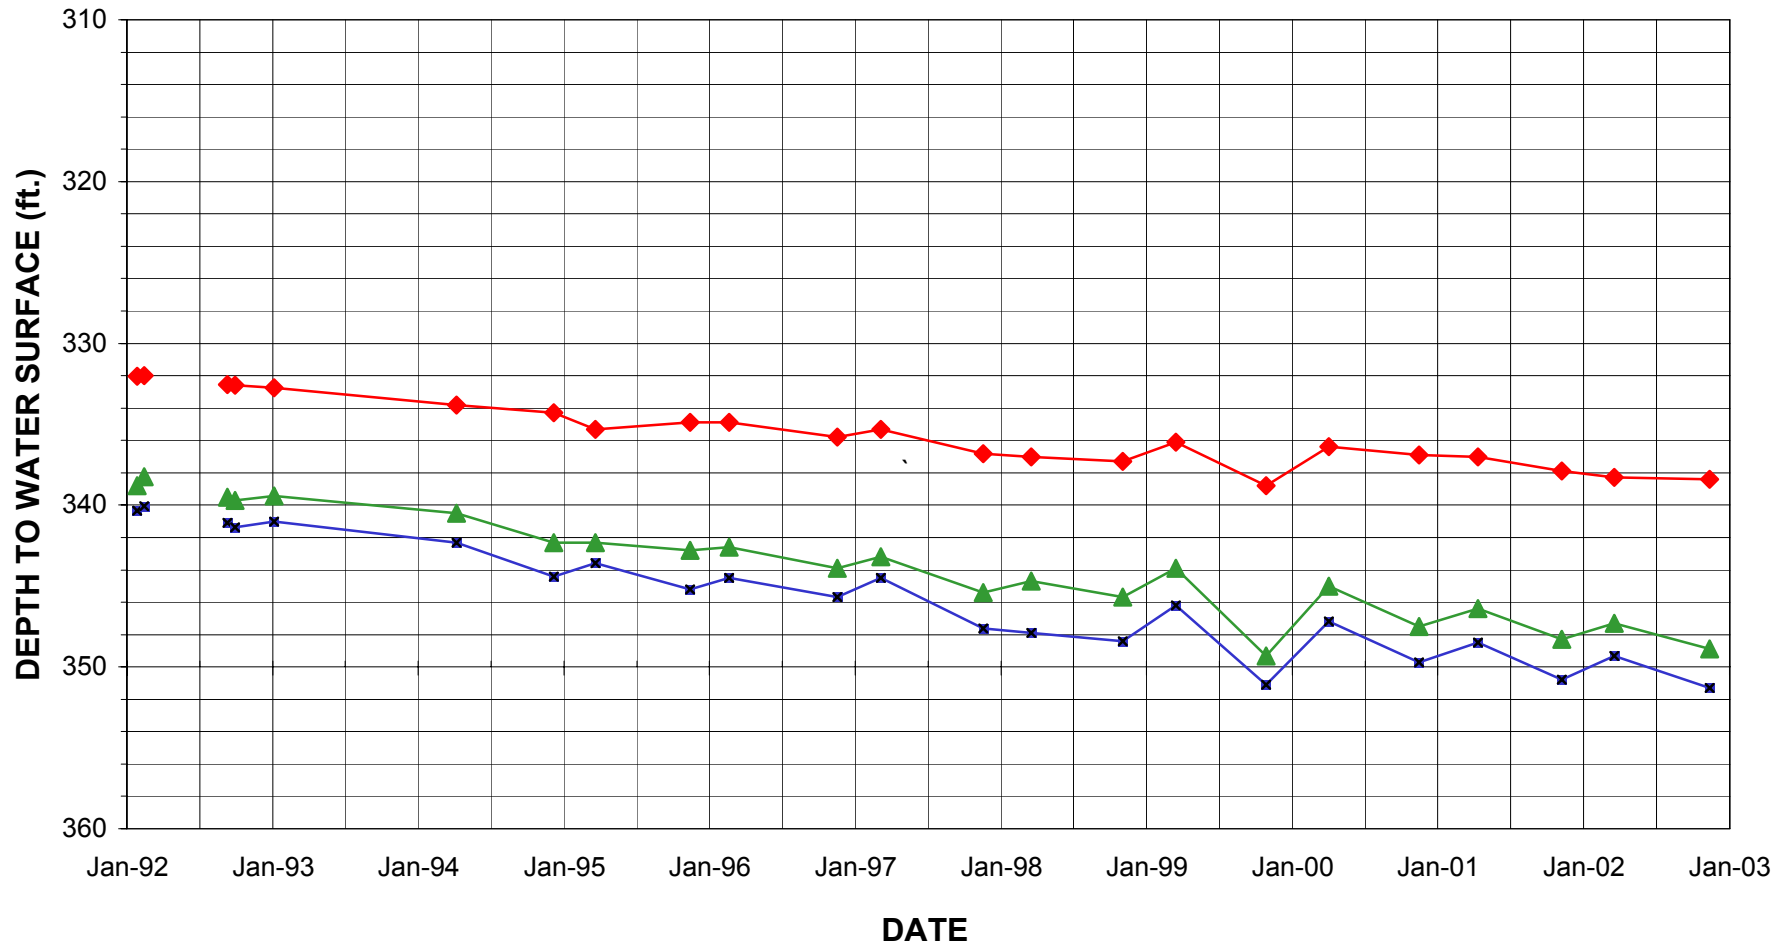

USBR 5 25S/38E-34G

PERFORATION INTERVALS