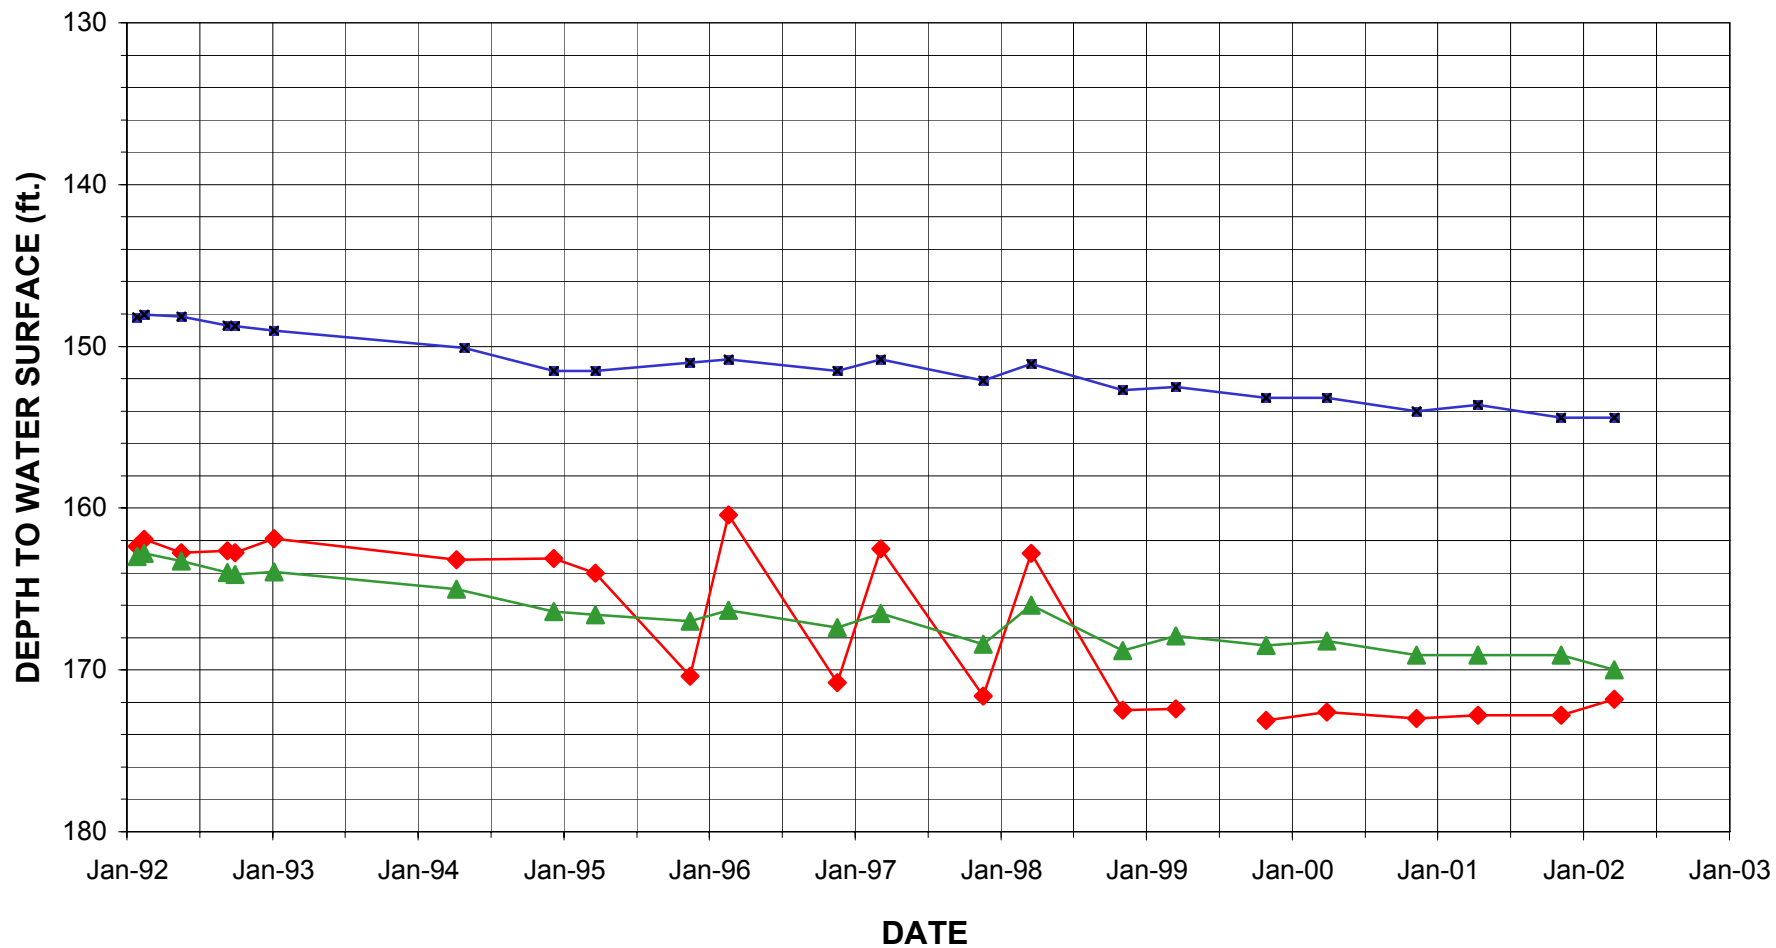

USBR 6 25S/38E-12L

PERFORATION INTERVALS